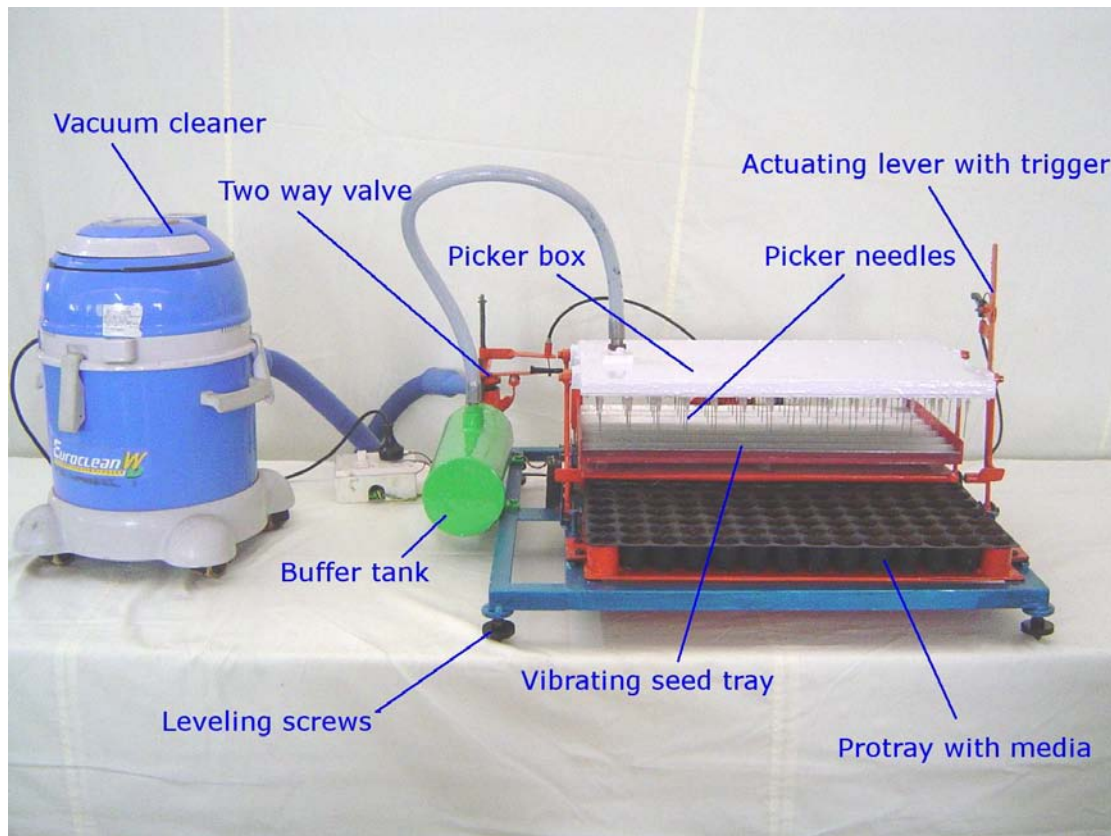

II. FARM IMPLEMENTS

1. Needle type tray seeder for vegetable nursery

Special features

- Singulated raw / pelleted seeds placed in all the cells in a single stroke
- Cost of operation is Rs.280 for sowing 750 trays / day
- Saving of 60% labour and 52% cost
- Cost of equipment is Rs.10,000 including the vacuum source